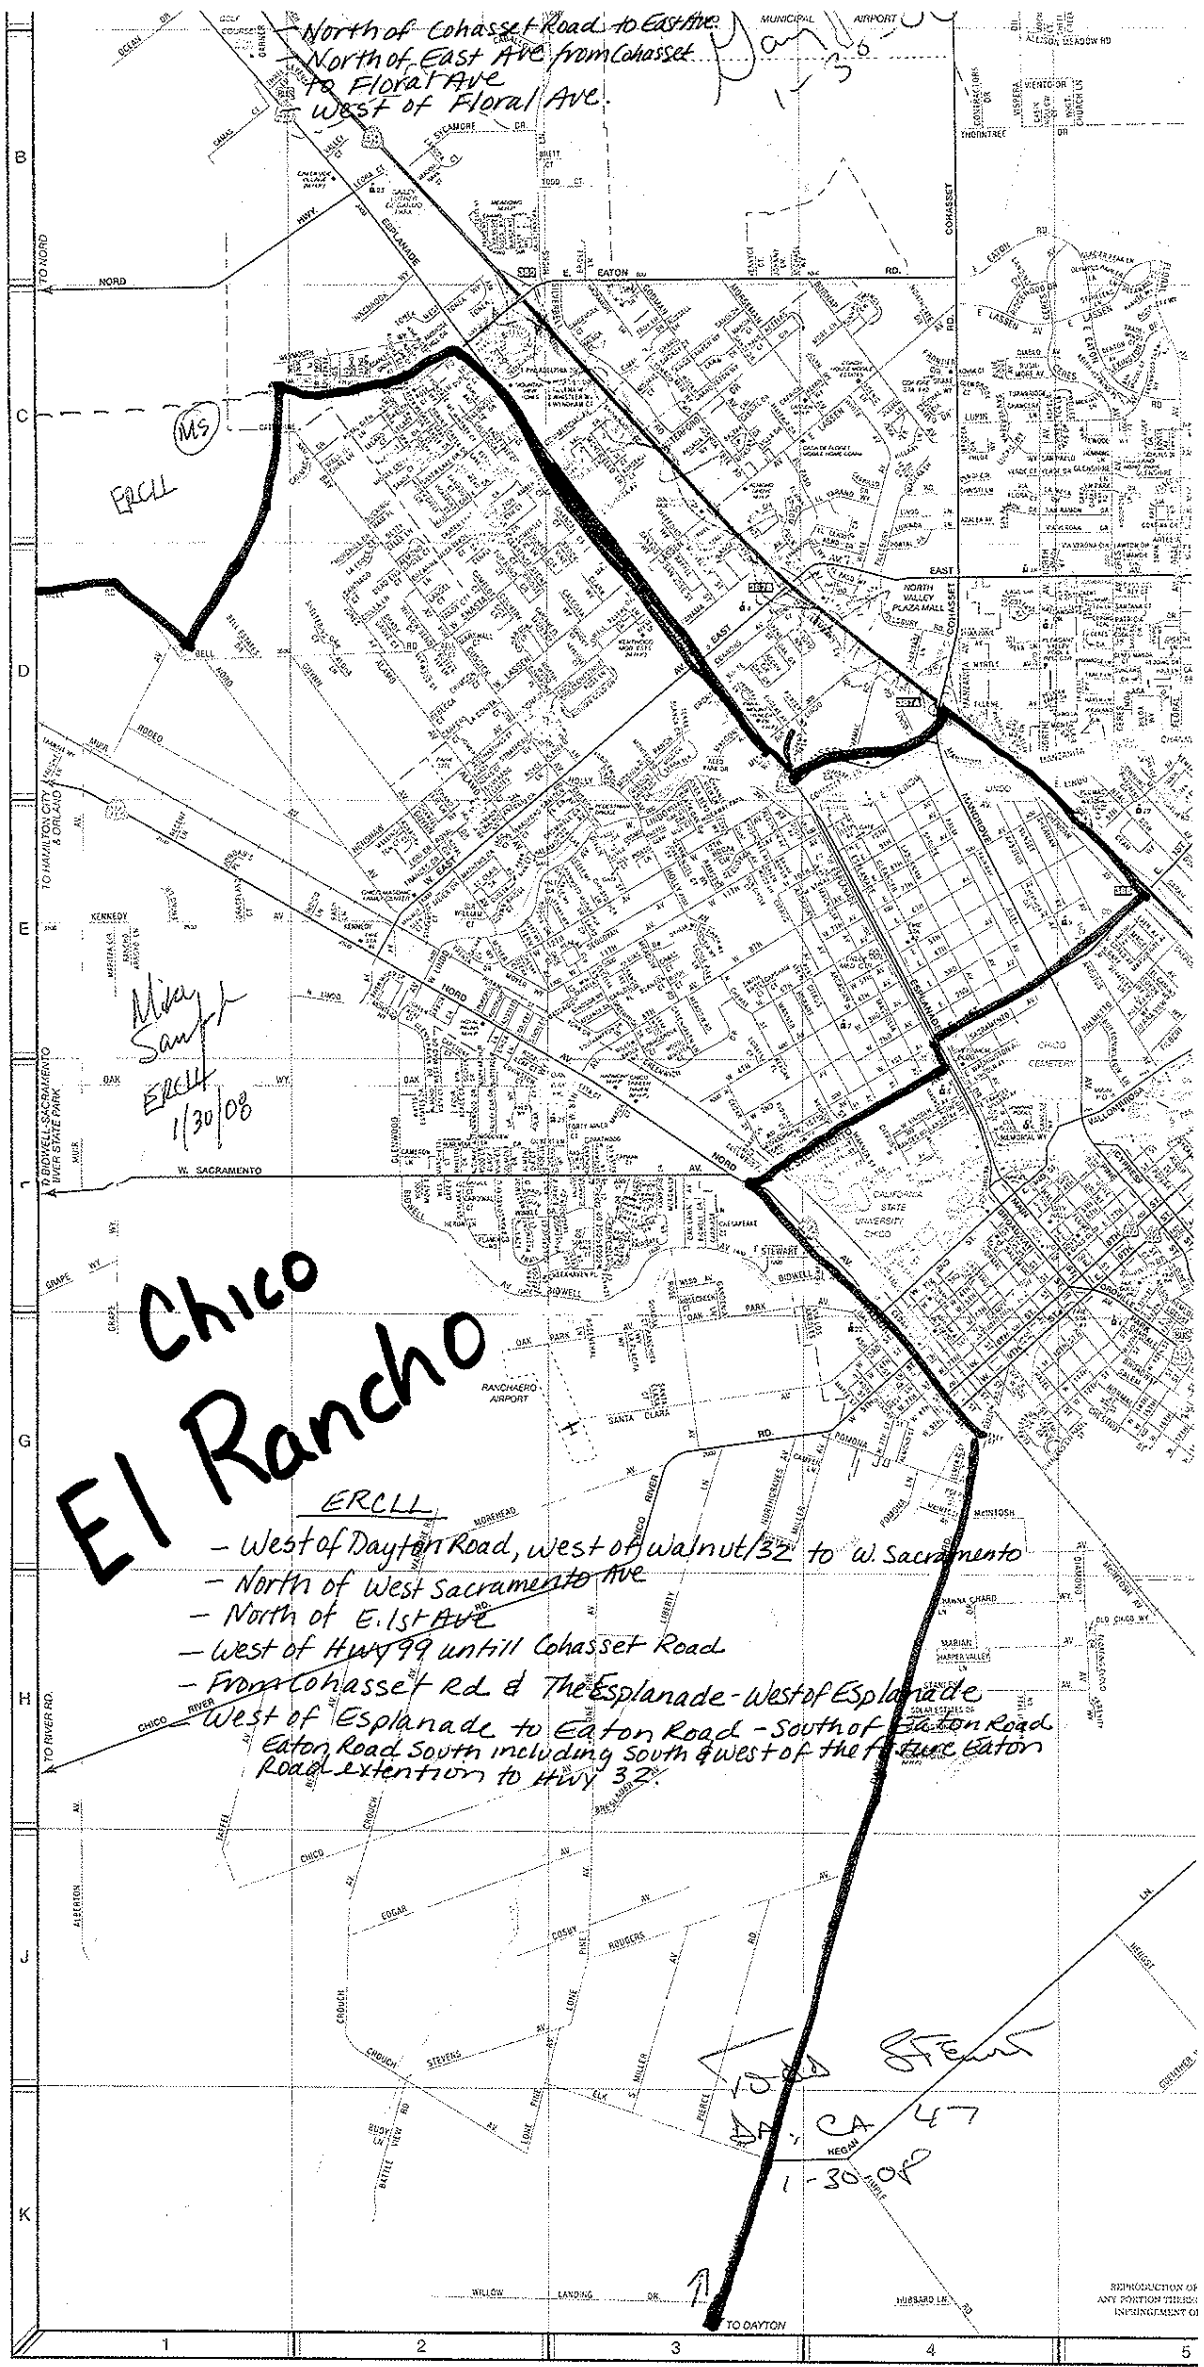

CA District 47

North of Cohasset Road to East Ave.
 North of East Ave from Cohasset
 to Floral Ave
 West of Floral Ave.

MS
 ERCLL

Mia
 Samp
 ERCLL
 1/30/08

Chico El Rancho

- ERCLL
- West of Dayton Road, west of Walnut/32 to W. Sacramento
 - North of West Sacramento Ave
 - North of E. 1st Ave
 - West of Hwy 99 until Cohasset Road
 - From Cohasset Rd & The Esplanade - West of Esplanade
 - West of Esplanade to Eaton Road - South of Eaton Road
 - Eaton Road South including South & West of the future Eaton Road extension to Hwy 32.