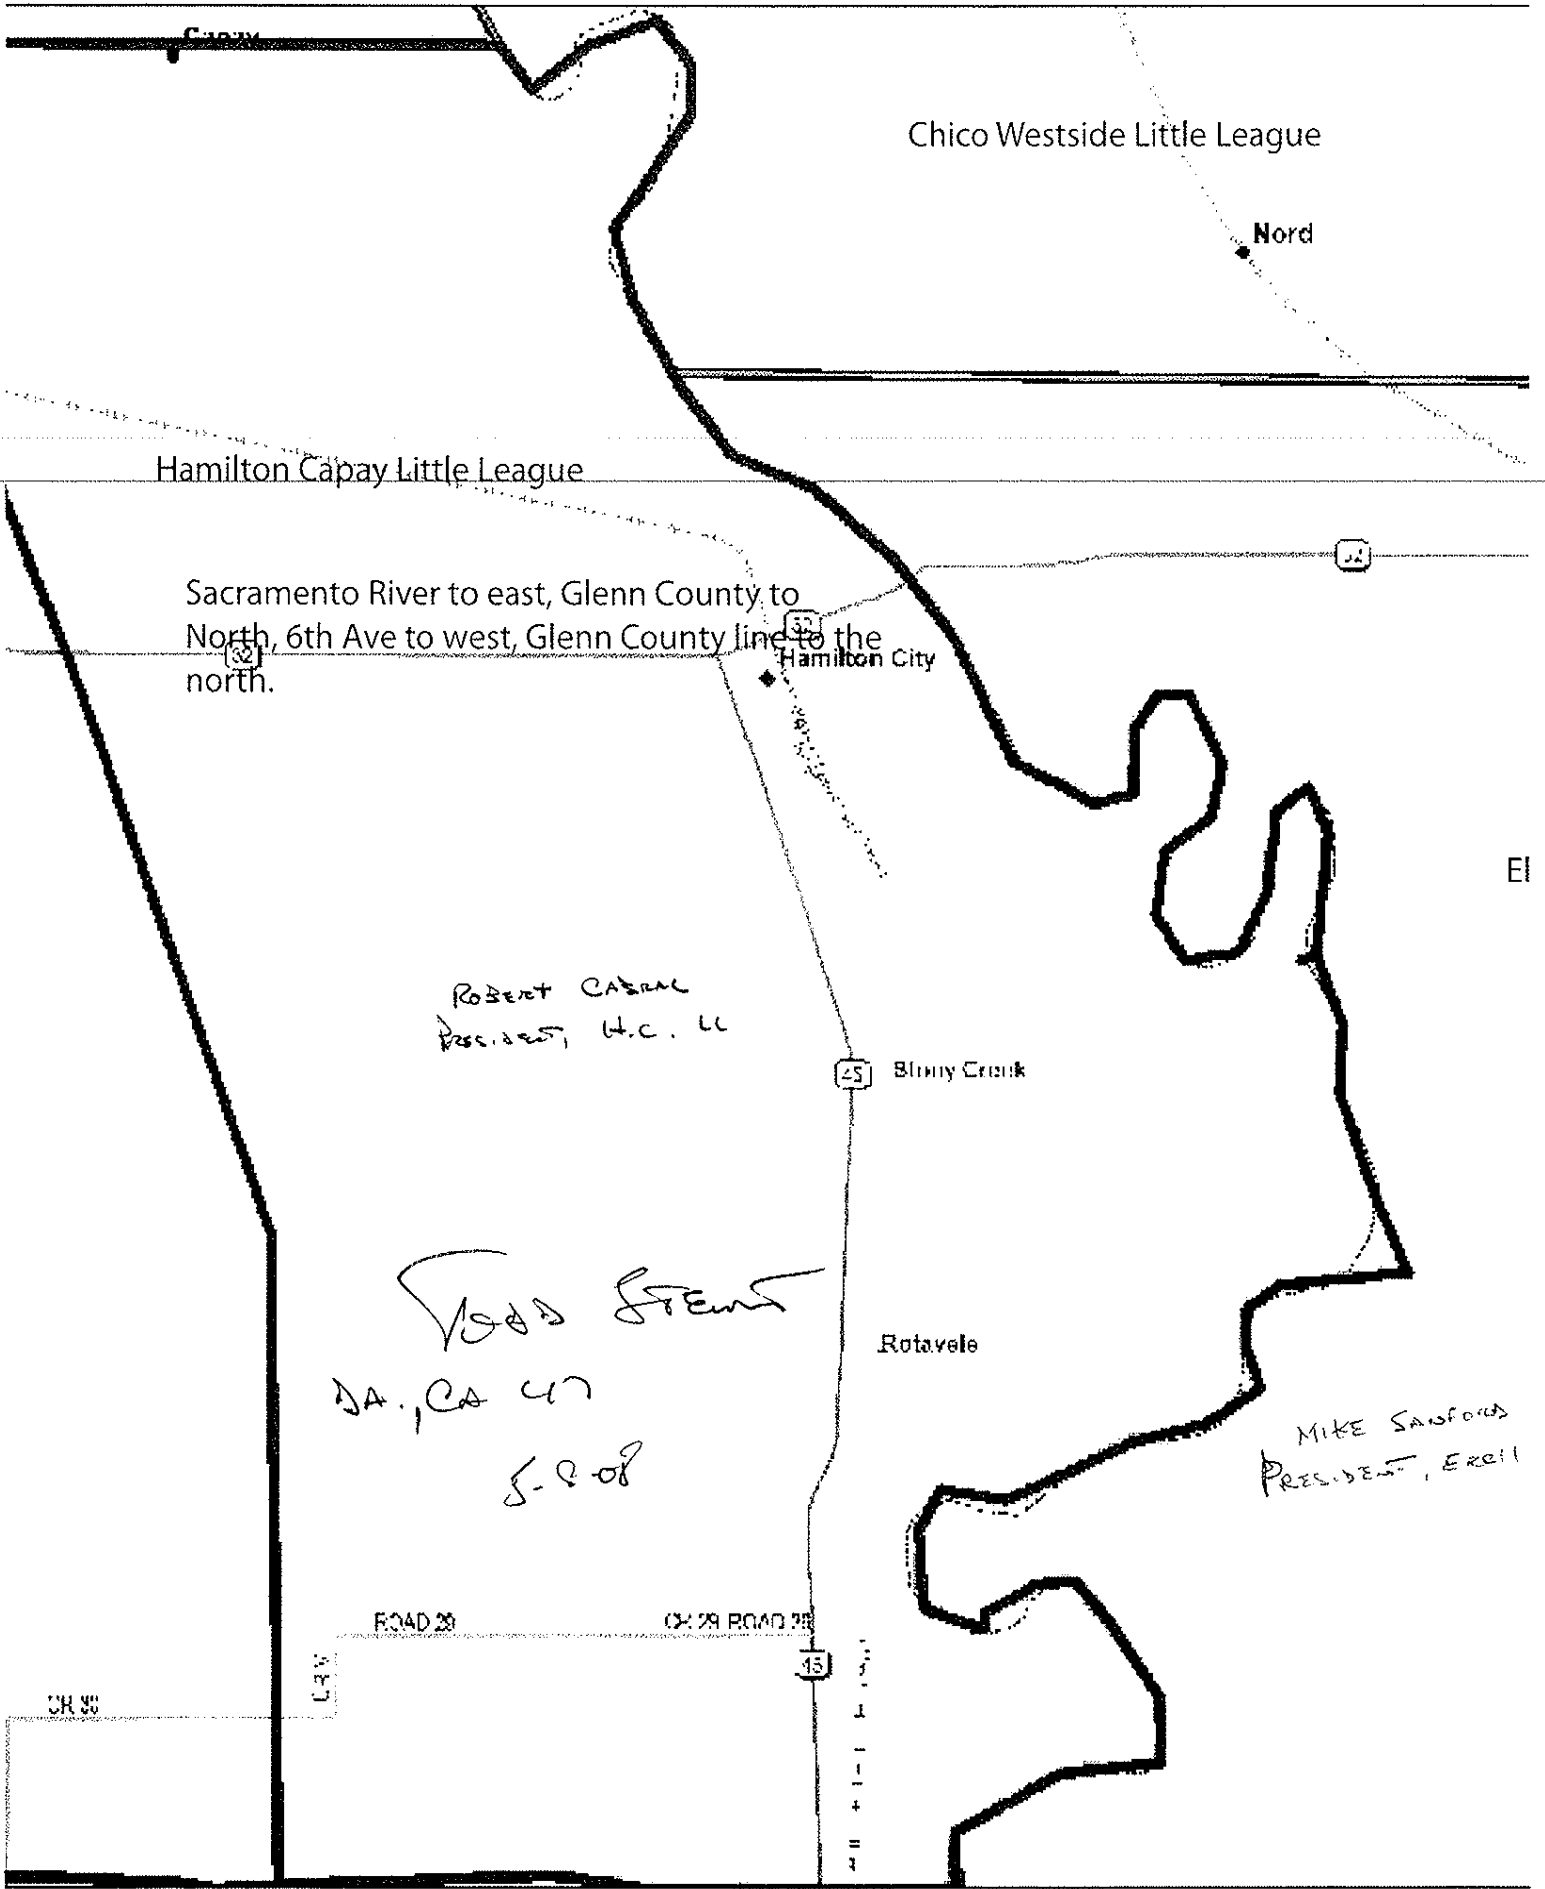

409-47-11

Chico Westside Little League

Nord

Hamilton Capay Little League

Sacramento River to east, Glenn County to North, 6th Ave to west, Glenn County line to the north.

Hamilton City

ROBERT CASRAL
President, H.C. LL

Blenny Creek

Handwritten signature: J.A. STEWART
J.A., CA 47
5-8-08

Rotavele

MIKE SANFORDS
PRESIDENT, ERILL

ROAD 25

ROAD 45

25

45

1/4" = 1 mile